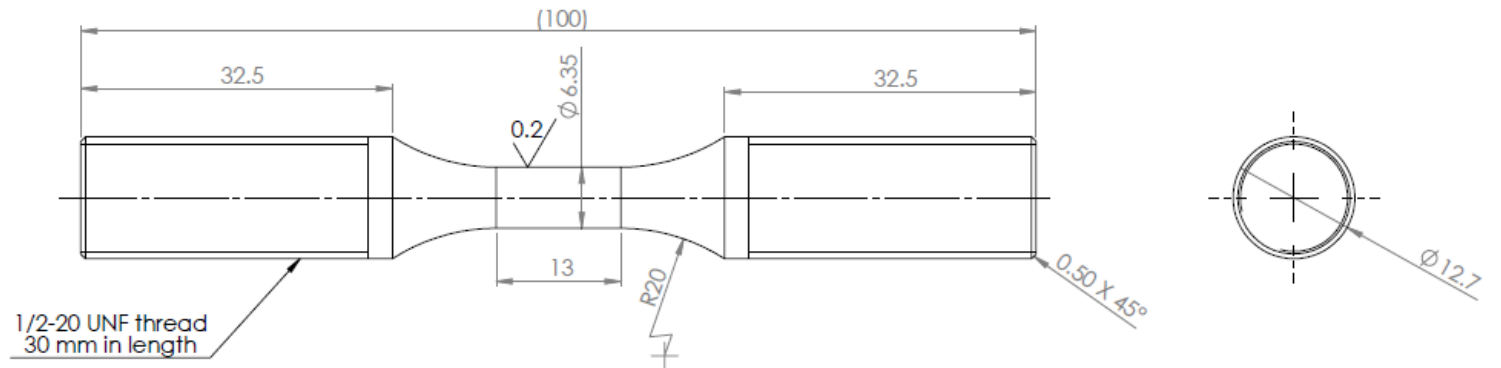

Fatigue Bar (Room Temperature Only)

- **FBar-8mm-RT**

- **FBar-6.35mm-RT**

Units in mm except for the imperial thread