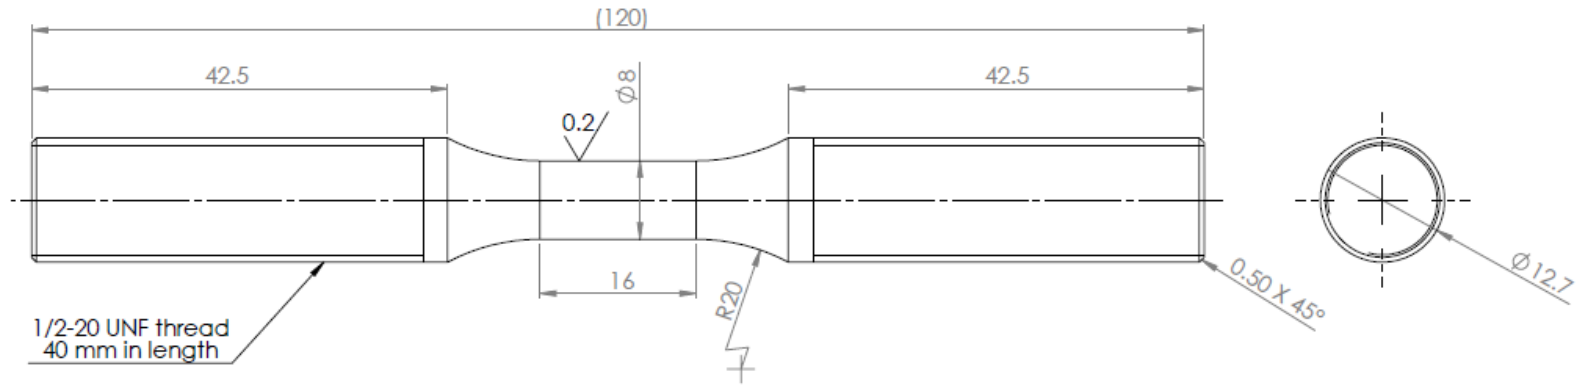

Fatigue Bar (Room Temperature Only)

- **FBar-8mm-RT**

- **FBar-6.35mm-RT**

Units in mm except for the imperial thread