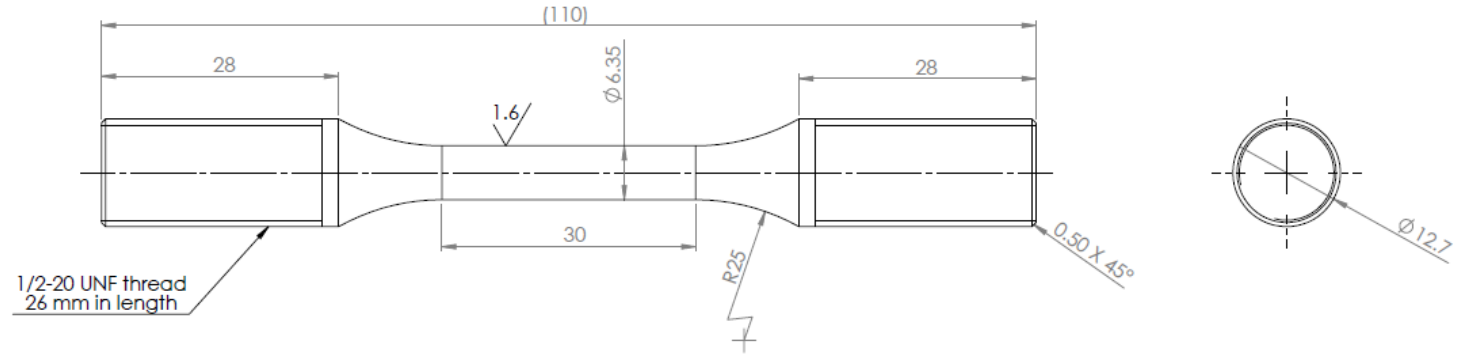

# Tension Bar (Room Temperature)

- TBar-6.35mm-RT

- TBar-3.2mm-RT

Units in mm except for the imperial thread