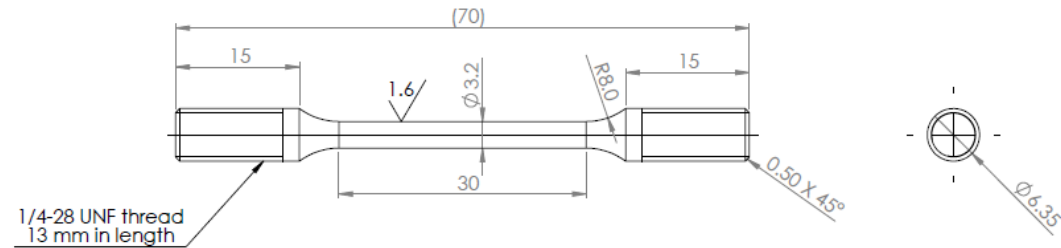

# Tension Bar (Room Temperature)

- TBar-6.35mm-RT

- TBar-3.2mm-RT

Units in mm except for the imperial thread